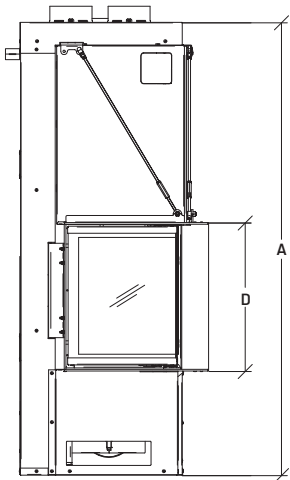

TECHNICAL SPECIFICATIONS

LUXUS® 32 Corner Left, LUXUS® 40 Corner Left

LUXUS® 32 Corner RIGHT, LUXUS® 40 Corner RIGHT

Top view

Top view

Side view

Front view

Front view

	GUILLOTINE GLASS DOOR			DIMENSIONS			AIR CIRCULATION
	Front panel	Side Panel	Total Sq. In.	Height (A/D)	Depth (C/F)	Width (B/E)	Hot air gravity kit
32 Corner L / R	30.5" x 17.375"	15.1875" x 17.375"	794	63.1875" / 20.6875"	28.3125" / 20.125"	45.625" / 35.5"	Required
40 Corner L / R	38.3125" x 17.75"	15.1875" x 17.75"	950	63.5625" / 21.125"	28.3125" / 20.125"	51.375" / 43.375"	Required