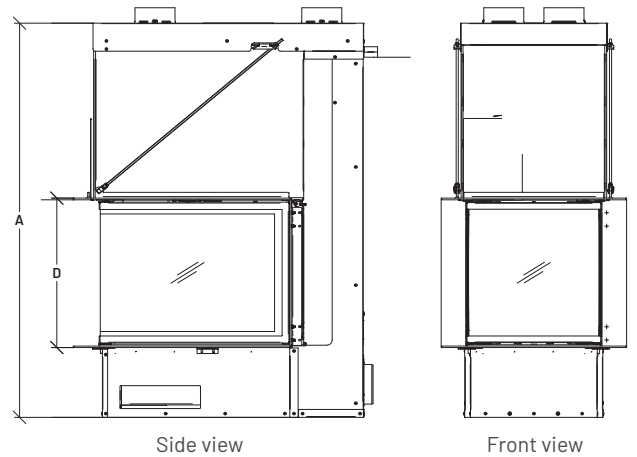

TECHNICAL SPECIFICATIONS

LUXUS® 32 Bay, LUXUS® 40 Bay

LUXUS® 28 Pier, LUXUS® 36 Pier

	BTU		FIREBOX		WEIGHT	VENTING		
	Cordwood	EPA	Cu. Ft	Log Length	Lbs	Type	Diameter	Brands
32 Bay	40,000	EPA Exempt	4.4	20"	617	Class A	10"	Selkirk, Security Chimneys, ICC RIS
40 Bay	49,000	EPA Exempt	5.9	20"	662	Class A	10"	Selkirk, Security Chimneys, ICC RIS
28 Pier	49,000	EPA Exempt	3.9	18"	827	Class A	10"	Selkirk, Security Chimneys, ICC RIS
36 Pier	57,500	EPA Exempt	6	18"	1023	Class A	10"	Selkirk, Security Chimneys, ICC RIS

	GUILLOTINE GLASS DOOR			DIMENSIONS			AIR CIRCULATION
	Front panel	Side Panel	Total Sq. In.	Height (A/D)	Depth (C/F)	Width (B)	Hot air gravity kit
32 Bay	31.1875" x 19.625"	14.3125" x 19.625"	893	67.125" / 20.6875"	28.25" / 19.6875"	39"	Required
40 Bay	39" x 19.625"	16.3125" x 19.625"	1405	67.125" / 22.9375"	30.25" / 21.625"	46.875"	Required
28 Pier	19.5" x 18.5625"	26.6875" x 18.5625"	1353	57.875" x 21.9375"	44.625" x 32"	27.25"	Required
36 Pier	21.5625" x 17.1875"	35.625" x 17.1875"	1595	57.875" x 21.9375"	52.5" x 39.875"	29.375"	Required