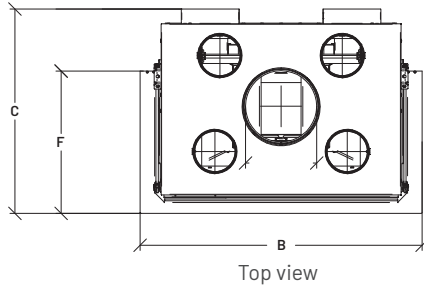

TECHNICAL SPECIFICATIONS

LUXUS® 32 Bay, LUXUS® 40 Bay

	BTU		FIREBOX		WEIGHT	VENTING		
	Cordwood	EPA	Cu. Ft	Log Length	Lbs	Type	Diameter	Brands
32 Bay	40,000	EPA Exempt	4.4	20"	617	Class A	10"	Selkirk, Security Chimneys, ICC RIS
40 Bay	49,000	EPA Exempt	5.9	20"	662	Class A	10"	Selkirk, Security Chimneys, ICC RIS
28 Pier	49,000	EPA Exempt	3.9	18"	827	Class A	10"	Selkirk, Security Chimneys, ICC RIS
36 Pier	57,500	EPA Exempt	6	18"	1023	Class A	10"	Selkirk, Security Chimneys, ICC RIS

	GUILLOTINE GLASS DOOR			DIMENSIONS			AIR CIRCULATION
	Front panel	Side Panel	Total Sq. In.	Height (A/D)	Depth (C/F)	Width (B)	Hot air gravity kit
32 Bay	31.1875" x 19.625"	14.3125" x 19.625"	893	67.125" / 20.6875"	28.25" / 19.6875"	39"	Required
40 Bay	39" x 19.625"	16.3125" x 19.625"	1405	67.125" / 22.9375"	30.25" / 21.625"	46.875"	Required
28 Pier	19.5" x 18.5625"	26.6875" x 18.5625"	1353	57.875" x 21.9375"	44.625" x 32"	27.25"	Required
36 Pier	21.5625" x 17.1875"	35.625" x 17.1875"	1595	57.875" x 21.9375"	52.5" x 39.875"	29.375"	Required