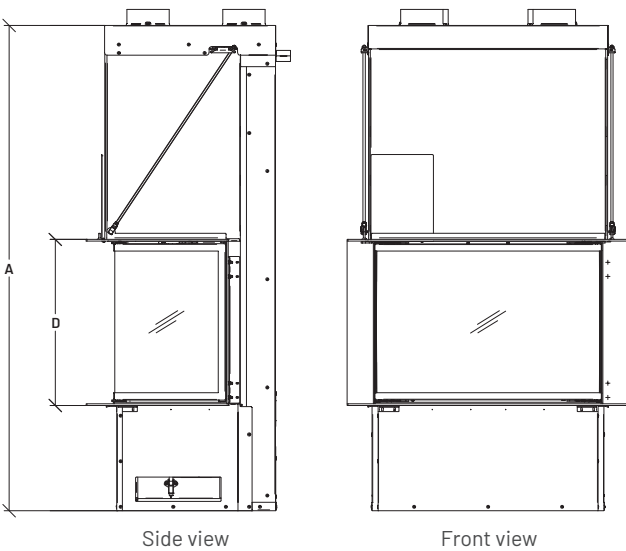

TECHNICAL SPECIFICATIONS

LUXUS® 32 Bay, LUXUS® 40 Bay

LUXUS® 28 Pier, LUXUS® 36 Pier

	BTU		FIREBOX		WEIGHT	VENTING		
	Cordwood	EPA	Cu. Ft	Log Length	Lbs	Type	Diameter	Brands
32 Bay	40,000	EPA Exempt	4.4	20"	617	Class A	10"	Selkirk, Security Chimneys, ICC RIS
40 Bay	49,000	EPA Exempt	5.9	20"	662	Class A	10"	Selkirk, Security Chimneys, ICC RIS
28 Pier	49,000	EPA Exempt	3.9	18"	827	Class A	10"	Selkirk, Security Chimneys, ICC RIS
36 Pier	57,500	EPA Exempt	6	18"	1023	Class A	10"	Selkirk, Security Chimneys, ICC RIS

	GUILLOTINE GLASS DOOR			DIMENSIONS			AIR CIRCULATION
	Front panel	Side Panel	Total Sq. In.	Height (A/D)	Depth (C/F)	Width (B)	Hot air gravity kit
32 Bay	31.1875" x 19.625"	14.3125" x 19.625"	893	67.125" / 20.6875"	28.25" / 19.6875"	39"	Required
40 Bay	39" x 19.625"	16.3125" x 19.625"	1405	67.125" / 22.9375"	30.25" / 21.625"	46.875"	Required
28 Pier	19.5" x 18.5625"	26.6875" x 18.5625"	1353	57.875" x 21.9375"	44.625" x 32"	27.25"	Required
36 Pier	21.5625" x 17.1875"	35.625" x 17.1875"	1595	57.875" x 21.9375"	52.5" x 39.875"	29.375"	Required