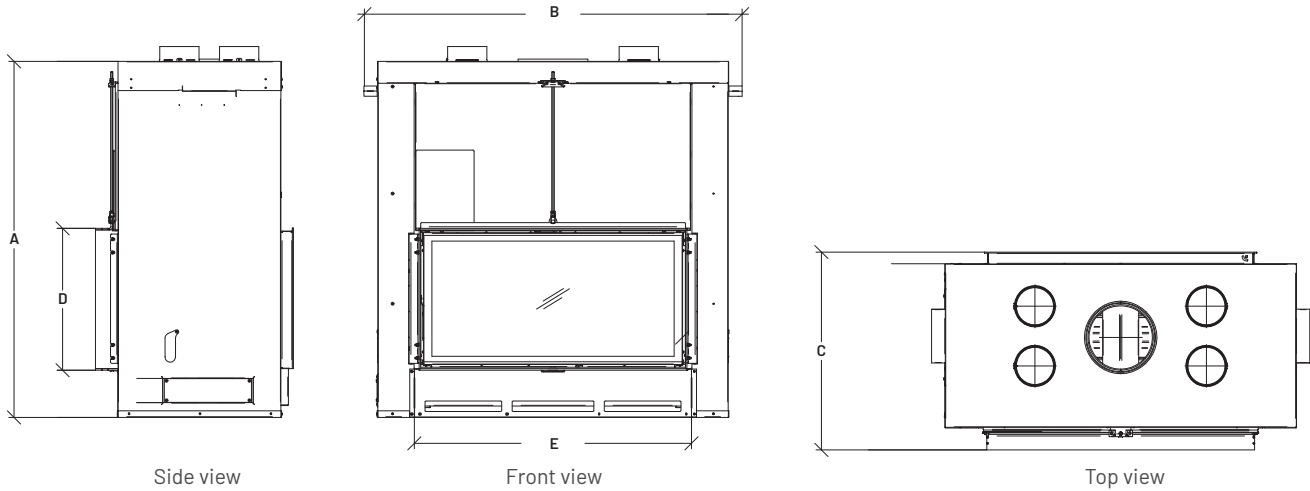

TECHNICAL SPECIFICATIONS

LUXUS® 40 See-Thru