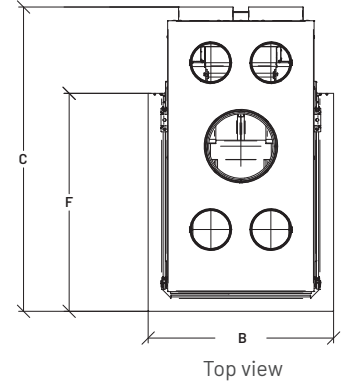

TECHNICAL SPECIFICATIONS

LUXUS® 28 Pier, LUXUS® 36 Pier

	BTU		FIREBOX		WEIGHT	VENTING		
	Cordwood	EPA	Cu. Ft	Log Length	Lbs	Type	Diameter	Brands
32 Bay	40,000	EPA Exempt	4.4	20"	617	Class A	10"	Selkirk, Security Chimneys, ICC RIS
40 Bay	49,000	EPA Exempt	5.9	20"	662	Class A	10"	Selkirk, Security Chimneys, ICC RIS
28 Pier	49,000	EPA Exempt	3.9	18"	827	Class A	10"	Selkirk, Security Chimneys, ICC RIS
36 Pier	57,500	EPA Exempt	6	18"	1023	Class A	10"	Selkirk, Security Chimneys, ICC RIS

	GUILLOTINE GLASS DOOR			DIMENSIONS			AIR CIRCULATION
	Front panel	Side Panel	Total Sq. In.	Height (A/D)	Depth (C/F)	Width (B)	Hot air gravity kit
32 Bay	31.1875" x 19.625"	14.3125" x 19.625"	893	67.125" / 20.6875"	28.25" / 19.6875"	39"	Required
40 Bay	39" x 19.625"	16.3125" x 19.625"	1405	67.125" / 22.9375"	30.25" / 21.625"	46.875"	Required
28 Pier	19.5" x 18.5625"	26.6875" x 18.5625"	1353	57.875" x 21.9375"	44.625" x 32"	27.25"	Required
36 Pier	21.5625" x 17.1875"	35.625" x 17.1875"	1595	57.875" x 21.9375"	52.5" x 39.875"	29.375"	Required