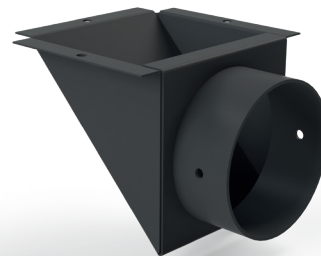

Fresh air kit option

Back view