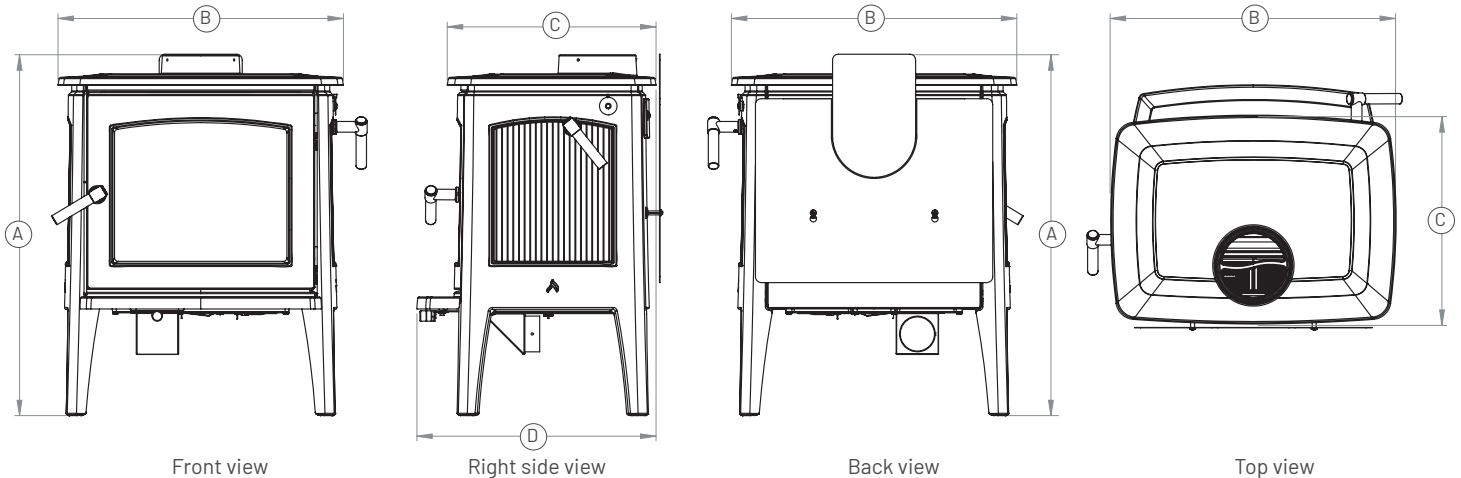

Variable Speed Heat Activated Fan

Back view with Heat Shield and Fan Option installed

Fresh air kit option

Back view

Hipster® 20 Woodstove

TECHNICAL SPECIFICATIONS

HIPSTER® 14 | HIPSTER® 20

	BTU		FIREBOX		CLEARANCES TO COMBUSTIBLE						EFFICIENCIES			VENTING	
	Cordwood	EPA	Cu. Ft	Log Length	Double Wall Pipe			Simple Wall Pipe			g / hr	Optimal %	HHV	Type	Dameter
					Back	Sides	Corner	Back	Sides	Corner					
14	40,000	31.581	1.54	17"	9.75"	14"	7"	13.75"	14"	7"	1.07 g	82 %	79 %	Class A	6-inch
20	60,000	33.576	2.2	19"	5"*	13"	7"	11"	13"	7"	0.6 g	82 %	79 %	Class A	6-inch

	GLASS			DIMENSIONS			OPTIONAL BLOWER	
	Type	Dimensions	Area sq in	Height (A)	Depth (C) / (D)	Width (B)	Type	CFM
14	Ceramic	14.5" W X 11.7" H	170	30.38"	17.63 / 20.13"	24"	Variable speed and heat activated	150
20	Ceramic	17.7" W X 12.37" H	219	31.63"	19.6 / 22.13"	26.75"	Variable speed and heat activated	150